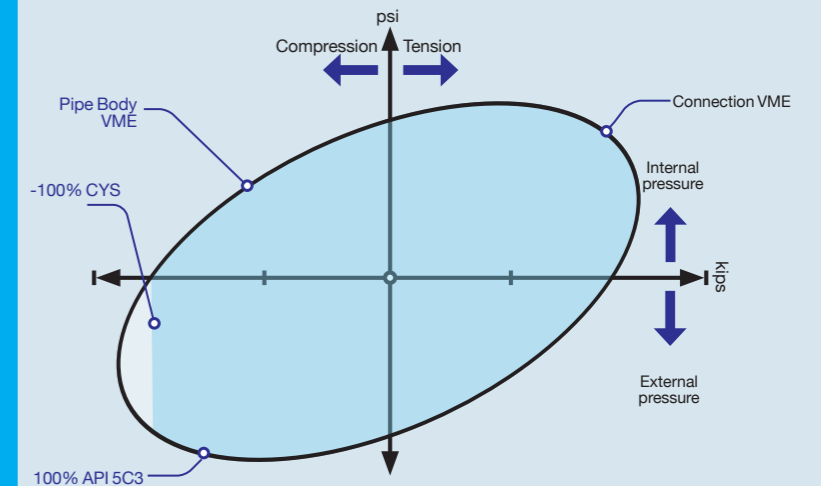

### FIELD PROVEN

30 years of extensive track records on a wide variety of fields and applications.

## A CONTINUOUS SUCCESS STORY:

VAM TOP® is the most widely used Threaded and Coupled premium connection in both tubing and casing sizes. Every minute since the beginning of its success story, a pipe threaded with VAM TOP® is run in a well.