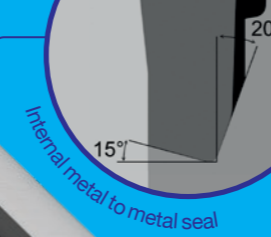

## APPLICATIONS

- Production casing
- Tubing
- Liner
- Tie-back
- HP/HT well designs

## PRODUCT RANGE

**Sizes:** From 2 3/8" to 16"

**Grades:** Carbon, Martensitic stainless steel (13%CR & Super 13%CR), Duplex, Super Duplex and Nickel base Alloys

**YS:** 55 ksi to 140 ksi