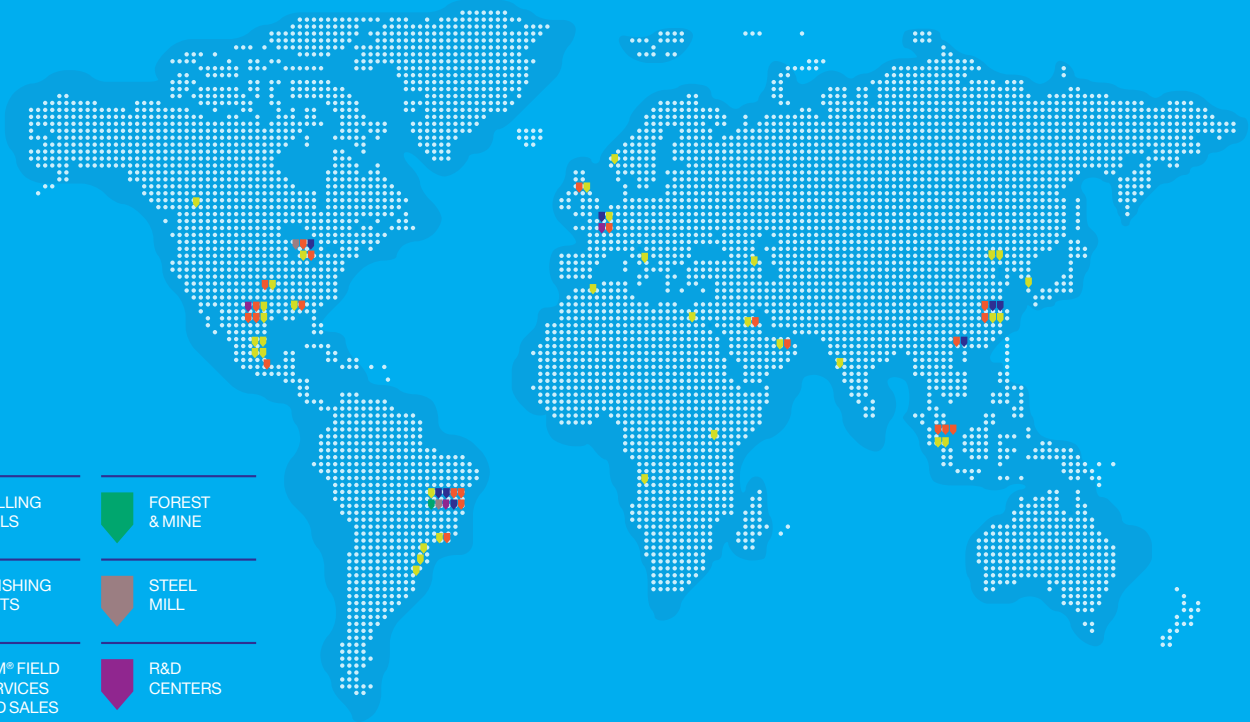

## A CONTINUOUS SUCCESS STORY:

VAM TOP® is the most widely used Threaded and Coupled premium connection in both tubing and casing sizes. Every minute since the beginning of its success story, a pipe threaded with VAM TOP® is run in a well.

20 MILLION PIPES

MORE THAN 1,000 OPERATORS

YOUR PARTNER, SETTING  
THE PACE FOR INNOVATION  
AND PERFORMANCE  
EVOLUTION

NEED MORE  
INFORMATION?

Information is available online on [solutions.vallourec.com](https://solutions.vallourec.com) or by scanning the following QR code.