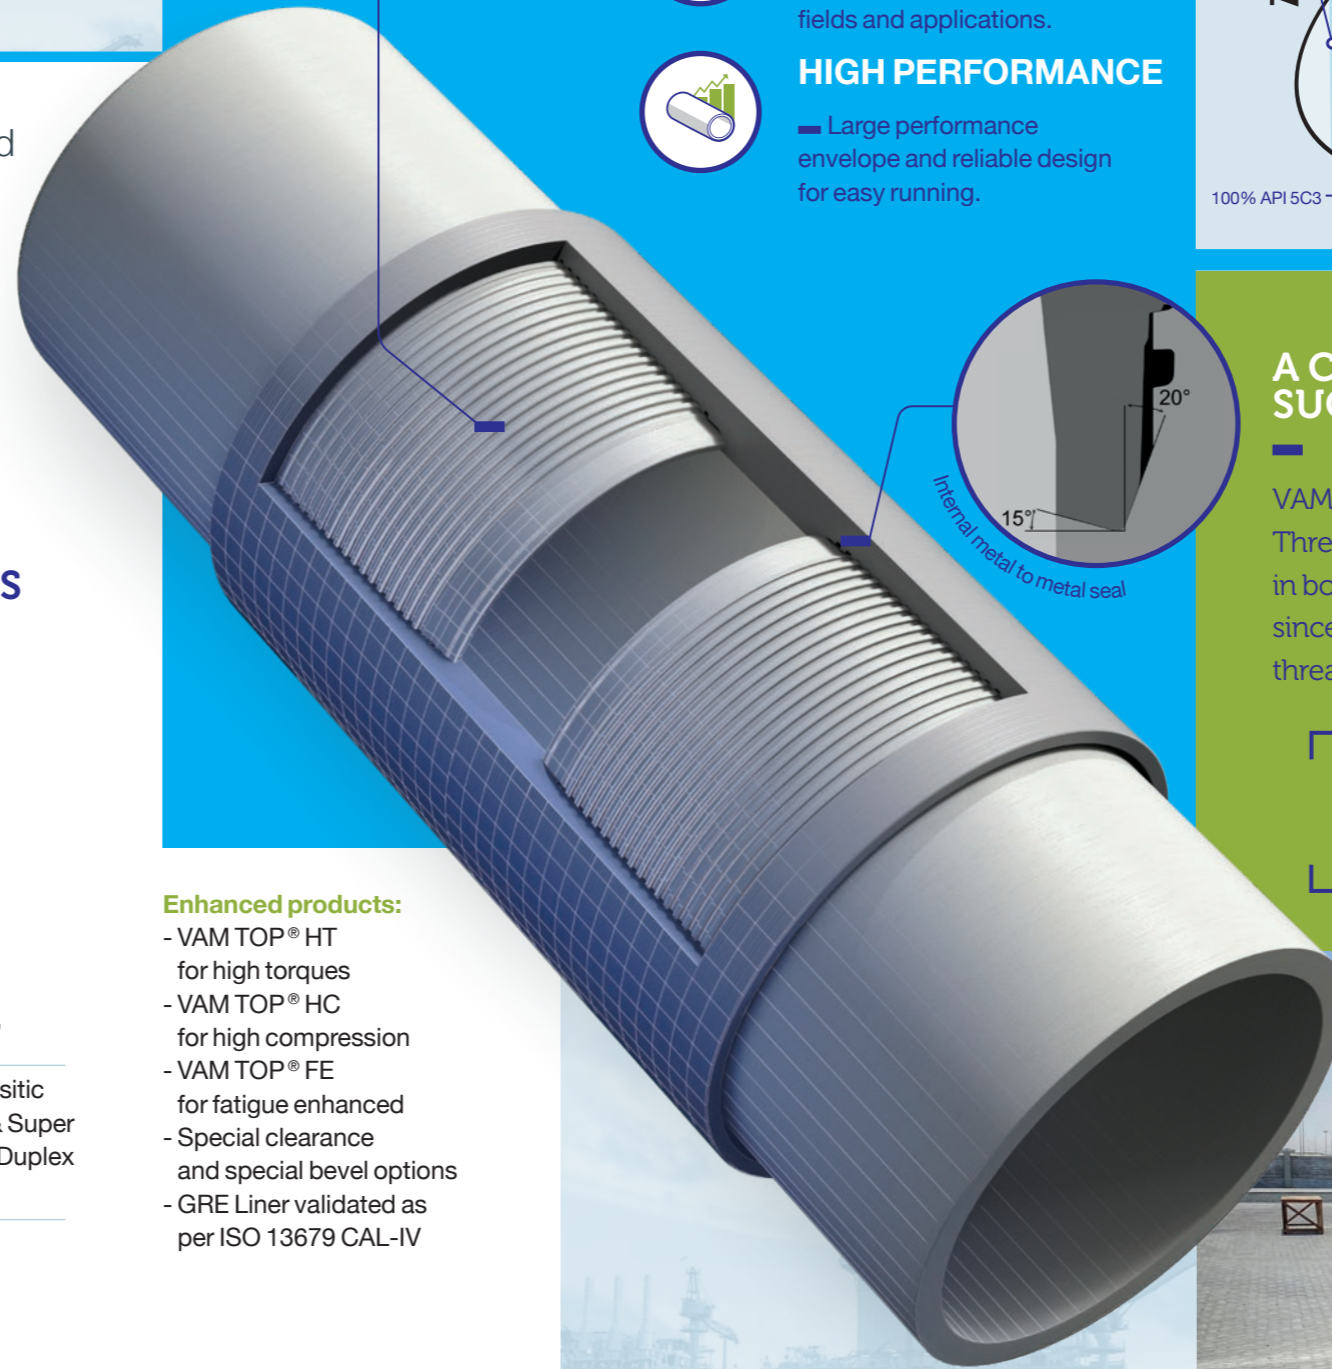

SUITABLE FOR ALL APPLICATIONS, EVEN THE MOST CRITICAL.

VAM TOP® is recognized as setting the standard in reliability and performance in threaded and coupled premium connections. With a track record of over 30 years, the connection minimizes the risks that result from the most severe combined loads making it a suitable solution for even the most critical applications.

PERFORMANCE

- In Tension, VAM TOP® is stronger than the pipe
- In Compression, rating up to 100% PBYS
- Excellent gas sealability
- Bending up to 30°/100 feet with sealability
- Extensive testing program according to the industry standards (including ISO 13679 CAL-IV)
- Field proven with numerous track records

APPLICATIONS

- Production casing
- Tubing
- Liner
- Tie-back
- HP/HT well designs

PRODUCT RANGE

Sizes: From 2 3/8" to 16"

Grades: Carbon, Martensitic stainless steel (13%CR & Super 13%CR), Duplex, Super Duplex and Nickel base Alloys

YS: 55 ksi to 140 ksi